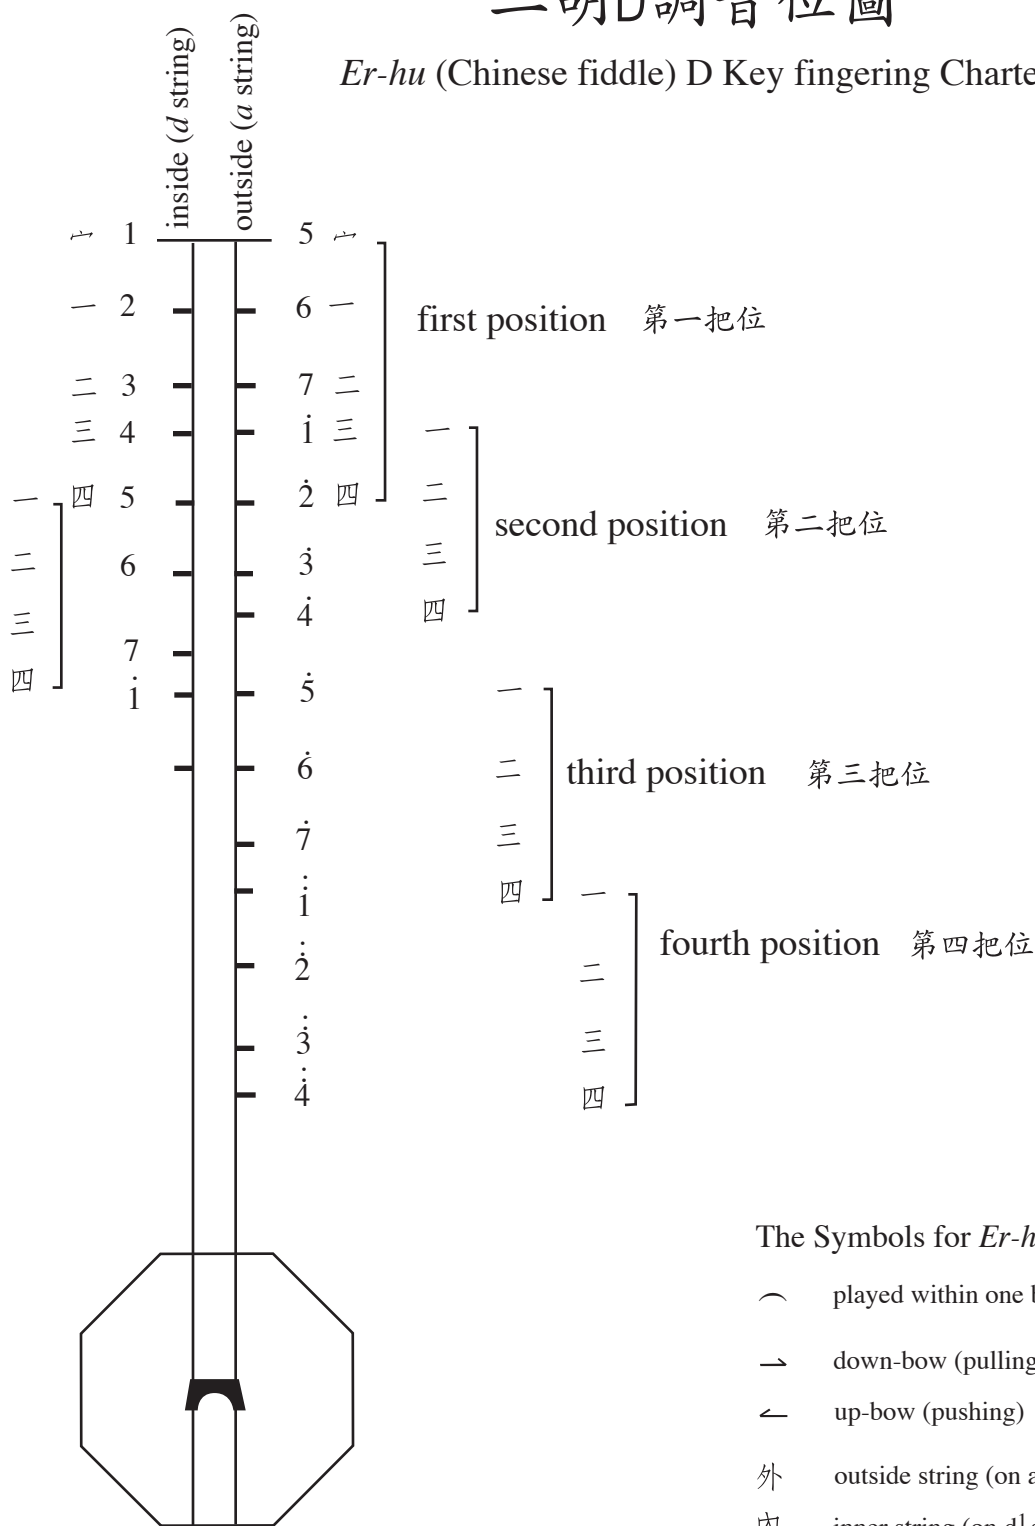

二胡D調音位圖

Er-hu (Chinese fiddle) D Key fingering Charter

The Symbols for *Er-hu*

- ↖ played within one bow (one direction)
- down-bow (pulling)
- ← up-bow (pushing)
- 外 outside string (on a¹ string)
- 內 inner string (on d¹ string)
- ↖ open strings, open fingers of left hand on both strings
- 一 index-finger: curve your index-finger of the left hand and touch the string.
- 二 middle-finger
- 三 ring finger
- 四 little-finger