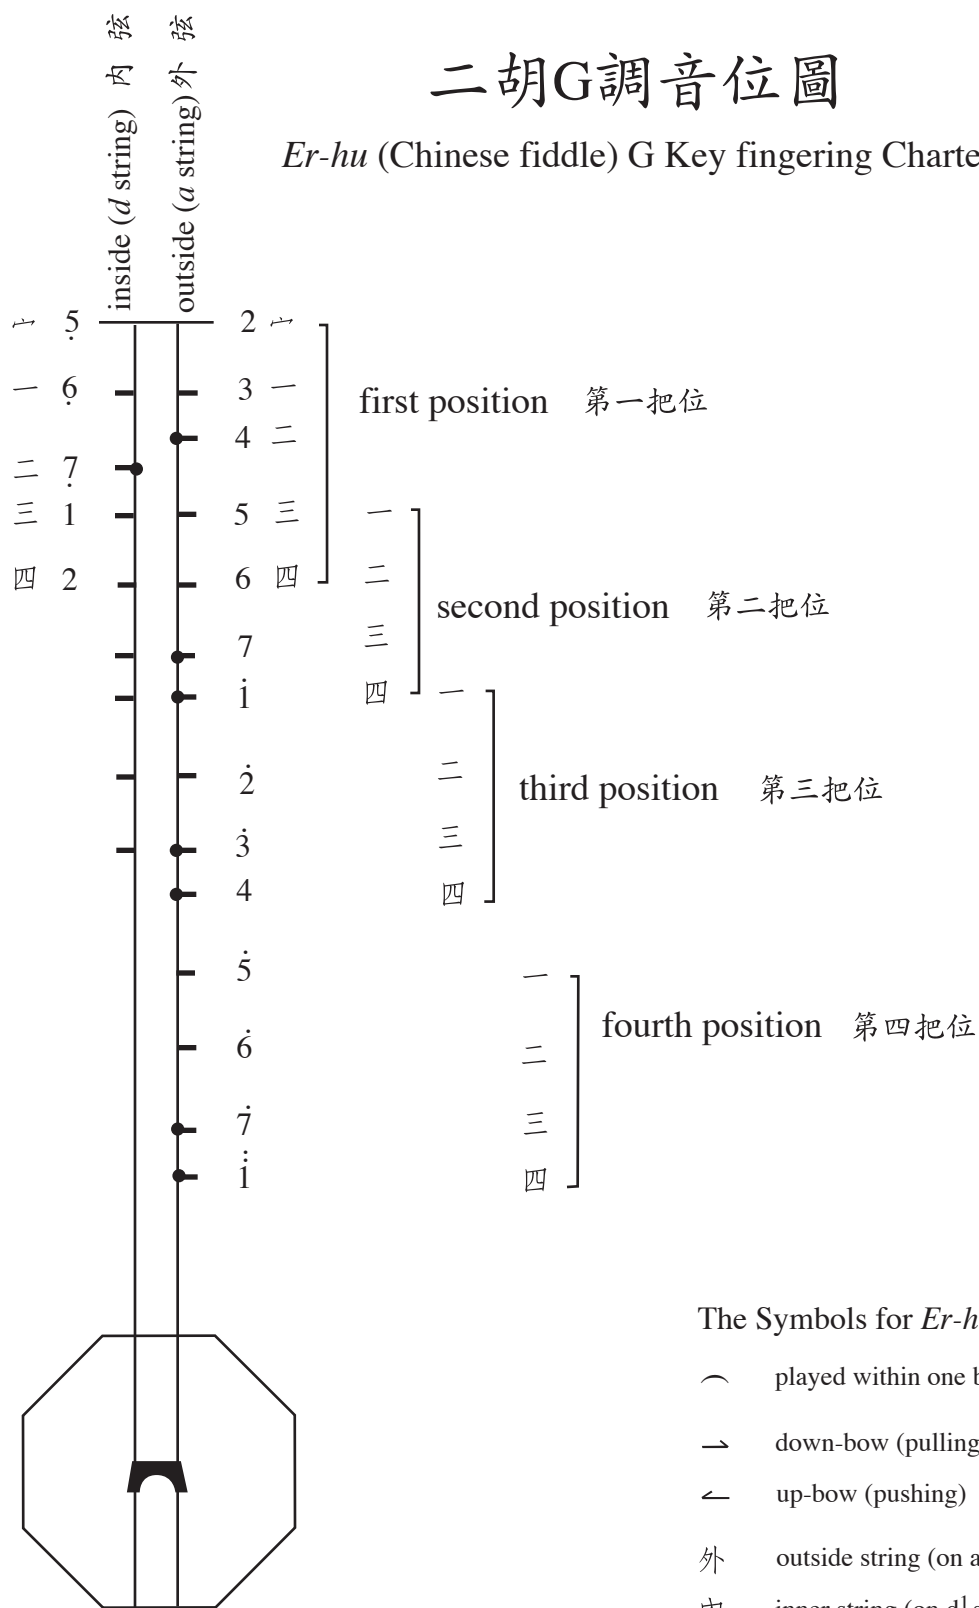

二胡G調音位圖

Er-hu (Chinese fiddle) G Key fingering Charter

The Symbols for *Er-hu*

- ⤴ played within one bow (one direction)
- ↘ down-bow (pulling)
- ↙ up-bow (pushing)
- 外 outside string (on a¹ string)
- 內 inner string (on d¹ string)
- ↖ open strings, open fingers of left hand on both strings
- 一 index-finger: curve your index-finger of the left hand and touch the string.
- 二 middle-finger
- 三 ring finger
- 四 litter-finger