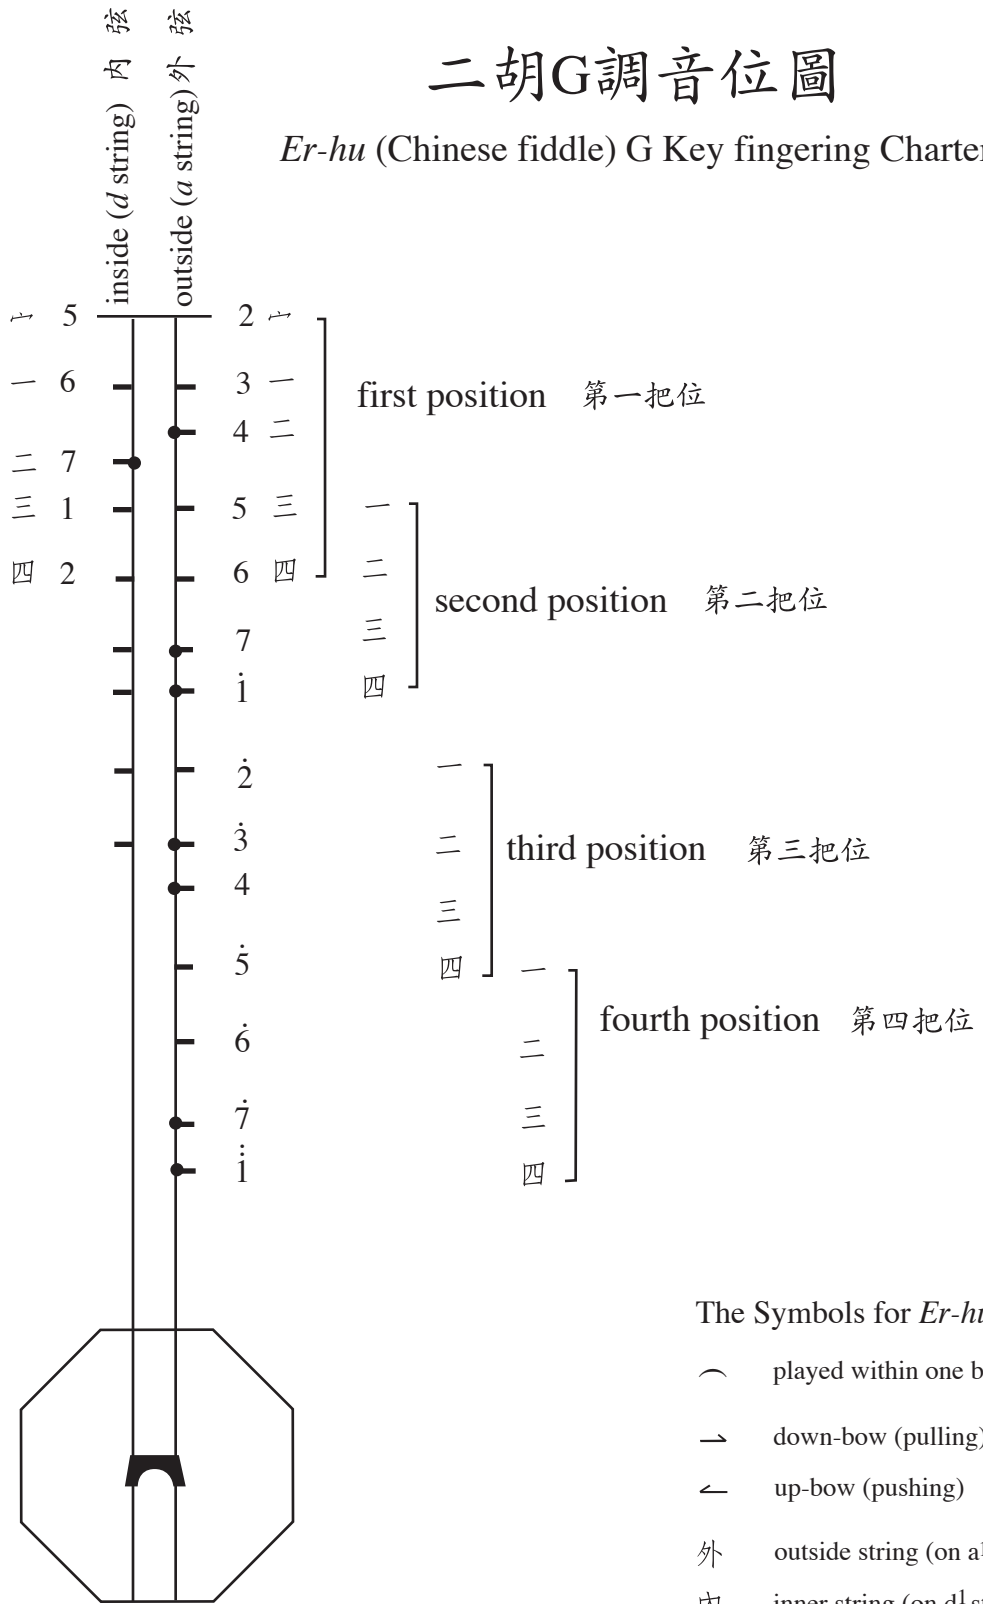

二胡G調音位圖

Er-hu (Chinese fiddle) G Key fingering Charter

The Symbols for *Er-hu*

- ⤴ played within one bow (one direction)
- ↘ down-bow (pulling)
- ↙ up-bow (pushing)
- 外 outside string (on a¹ string)
- 內 inner string (on d¹ string)
- ↖ open strings, open fingers of left hand on both strings
- 一 index-finger: curve your index-finger of the left hand and touch the string.
- 二 middle-finger
- 三 ring finger
- 四 little-finger